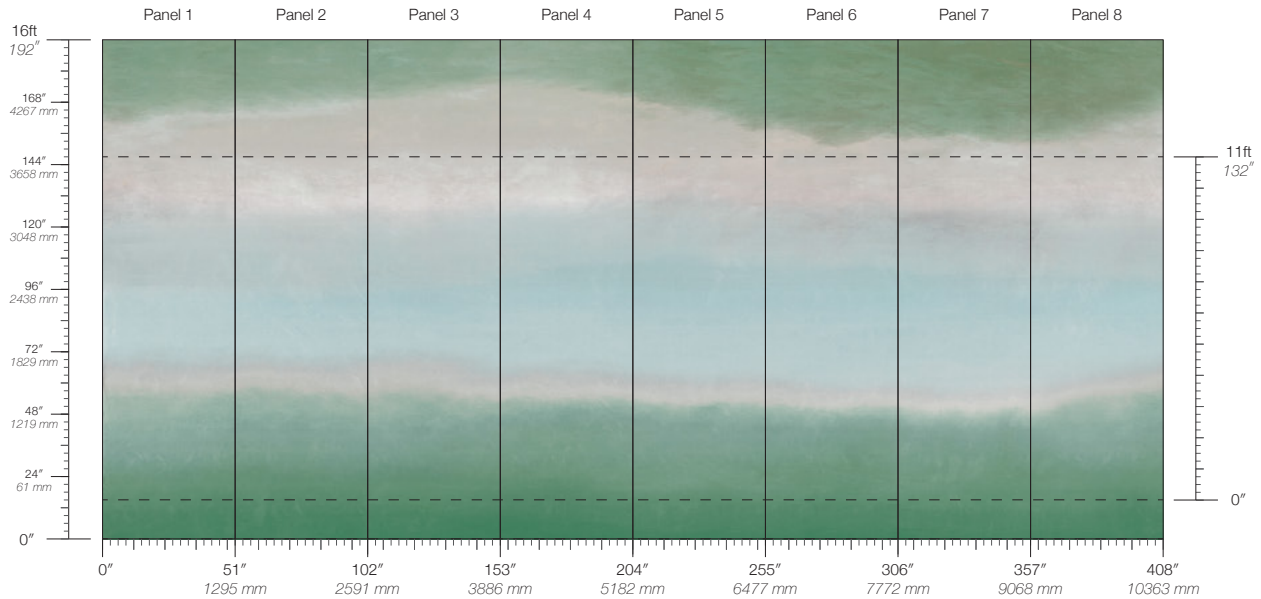

# Enchantment Neem

Suitable for residential and commercial projects

**COLOR**  
Neem

**ITEM**  
6946

**CONTENT**  
Type II PVC-Free

**PANEL WIDTH**  
51" / 1295 mm trimmed

**PANEL HEIGHT**  
132" / 3353 mm standard  
192" / 4877 mm extended